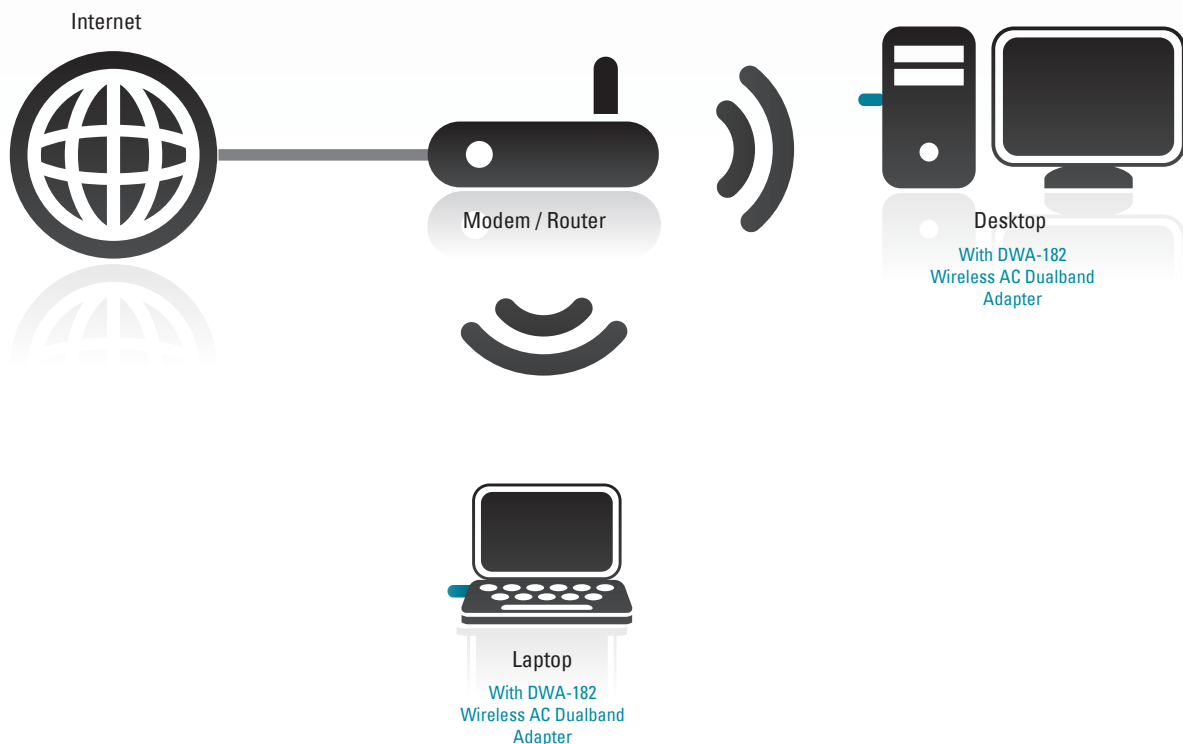

Wireless Comparison Chart

Choose the right product for you

	N 600	N 900	AC 1200
SPEED & RANGE			
Email/Web browsing	■	■	■
Social sites/shopping	■	■	■
File sharing	■	■	■
Internet calls	■	■	■
Videoconference/online gaming	■	■	■
High-Definition streaming		■	■
Multi High-Definition streaming			■

Network diagram