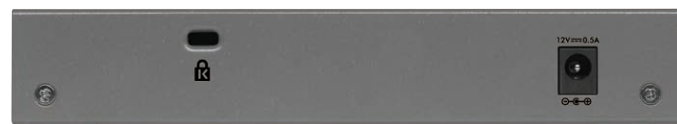

GS308

This product is packaged with a limited warranty, the acceptance of which is a condition of sale. Basic technical support provided for 90 days from date of purchase.

† Applies to model GS308 only.

†† Applies to models FS305 and GS308 only.

NETGEAR, the NETGEAR logo are trademarks and/or registered trademarks of NETGEAR, Inc. and/or its subsidiaries in the United States and/or other countries. Other brand names mentioned herein are for identification purposes only and may be trademarks of their respective holder(s). Information is subject to change without notice. © 2014 NETGEAR, Inc. All rights reserved.