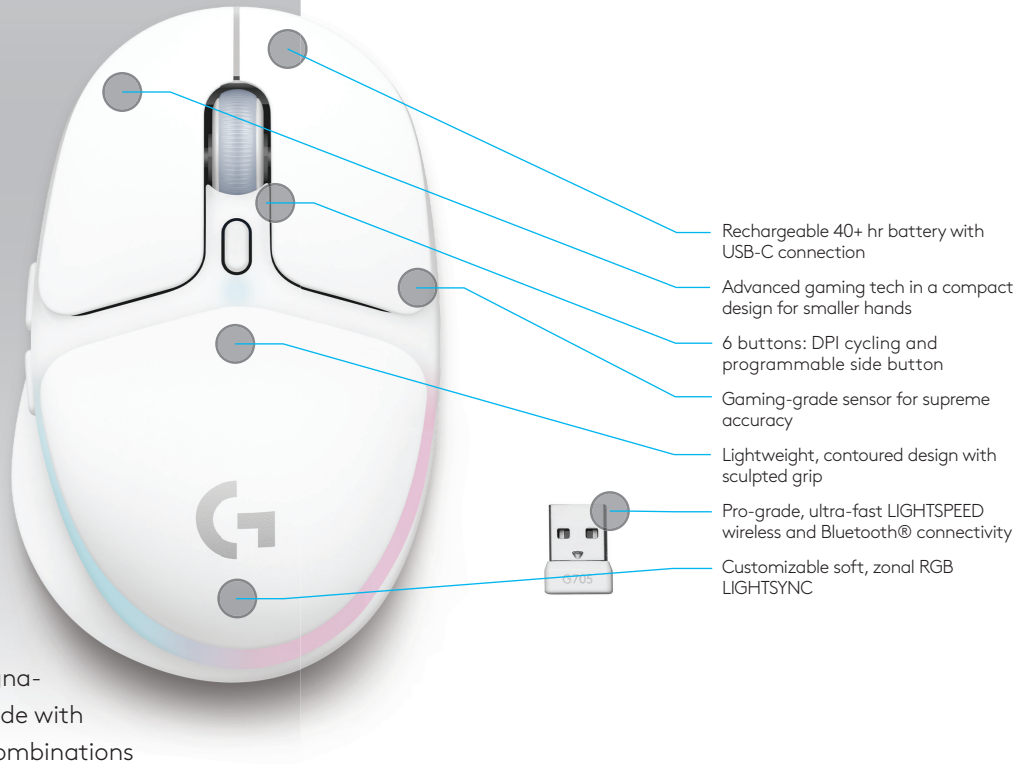

G705

Wireless Gaming Mouse

PLAY YOUR WAY

From the Aurora Collection, G705 Wireless Gaming Mouse is purpose-built for smaller hands with compact contoured fit, LIGHTSPEED wireless and *Bluetooth*® connectivity, and advanced gaming technology.

At just 85 grams, G705 is designed for long-lasting, lightweight comfort and performance. Gaming-grade sensor, ultra-responsive LIGHTSPEED wireless, and easyreach DPI-cycling button are ready for your best plays.

Combine with the full Aurora Collection for a joy-filled play experience.

WHAT'S IN THE BOX?

- G705 Wireless Gaming Mouse (Lithium-ion)
- LIGHTSPEED wireless receiver
- USB Extender Adapter
- Data/charging cable
- User documentation

25-word description

From the Aurora Collection, G705 Wireless Gaming Mouse is a new, intentional design for smaller hands with compact contoured fit, pro-grade wireless connectivity, and advanced gaming technology.