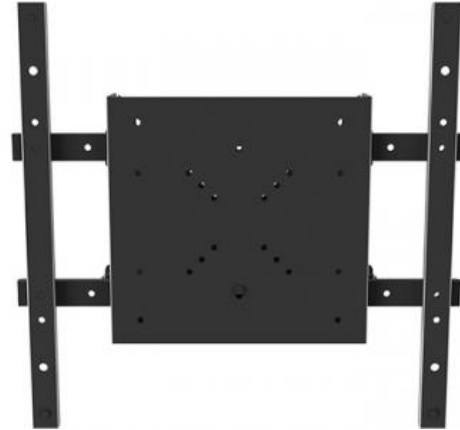

Ready when you are

M PC Media Box/Digital Signage Box 400x400 with Tilt

Article: 7 350 073 731 831

Multibrackets M PC Box/Digital Signage Box with Tilt - Mounting kit (wall mount, accessory box) for LCD / plasma panel - black - mounting interface: 100 x 100 mm, 75 x 75 mm, 200 x 200 mm, 50 x 50 mm, 400 x 200 mm, 400 x 400 mm, 300 x 200 mm, 200 x 100 mm, 300 x 300 mm

Product category: AV STORAGE

Specification

M PC Media Box / Digital Signage Box 400x400 with Tilt

Article No:	7 350 073 731 831
VESA Standard:	50x50 75x75 100x100 200x100 200x200 300x200 300x300 400x200 400x400
Weight:	4.1 kg
Colour:	Black
Inside measurements:	249x246x57mm (WxHxD)
Outside measurements:	252x318x89.5mm (WxHxD)
Lock and key (anti-theft):	Optional EAN 7350022730137
Top input holes:	Yes
Bottom input holes:	Yes
Max weight:	30 kg
Warranty:	5 years