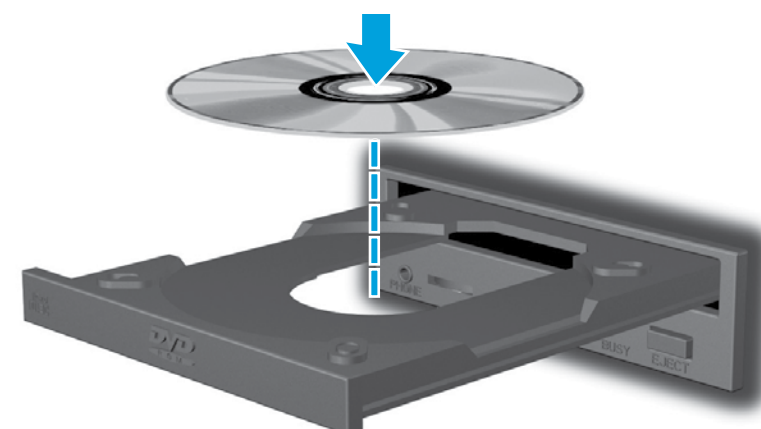

ProDisplay LED Backlit Monitors

Optimum Resolution P191: 1366 x 768 @ 60 Hz

Optimum Resolution P201/P201m: 1600 x 900 @ 60 Hz

Optimum Resolution P221: 1920 x 1080 @ 60 Hz

1

2

3

OR

4

P201m only

5

6

7

8

711876-B21

Copyright © 2012 Hewlett-Packard Development Company, L.P.
First Edition October 2012
The information contained herein is subject to change without notice.
Printed in xxxxx