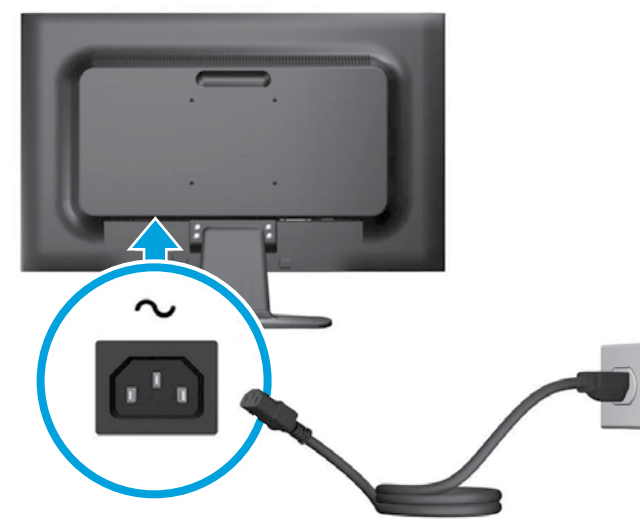

ProDisplay LED Backlit Monitors

Optimum Resolution P191: 1366 x 768 @ 60 Hz

Optimum Resolution P201/P201m: 1600 x 900 @ 60 Hz

Optimum Resolution P221: 1920 x 1080 @ 60 Hz

1

2

3

OR

4

P201m only

5

6

7

8

711876-B21

Copyright © 2012 Hewlett-Packard Development Company, L.P.
First Edition October 2012
The information contained herein is subject to change without notice.
Printed in xxxxx