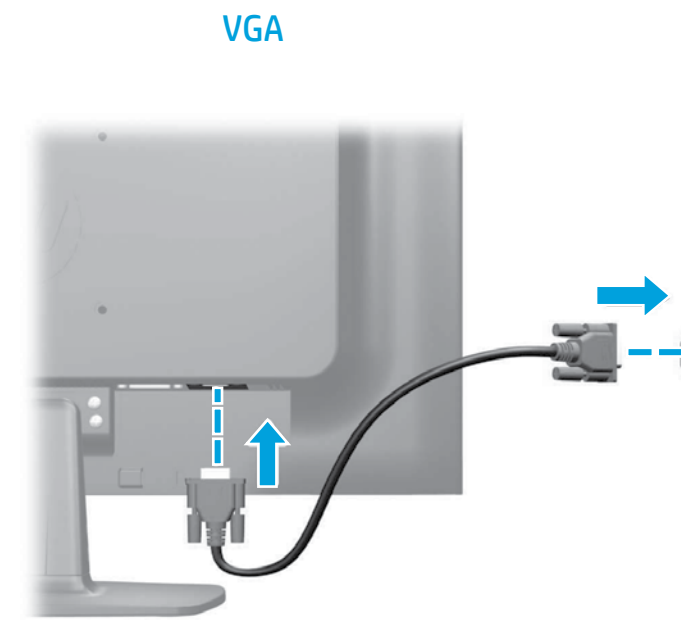

ProDisplay LED Backlit Monitors

Optimum Resolution P191: 1366 x 768 @ 60 Hz

Optimum Resolution P201/P201m: 1600 x 900 @ 60 Hz

Optimum Resolution P221: 1920 x 1080 @ 60 Hz

1

2

3

OR