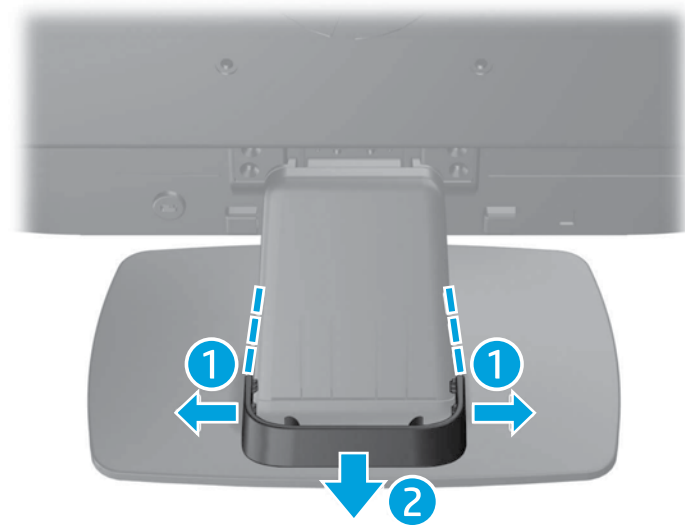

ProDisplay LED Backlit Monitors

Optimum Resolution P191: 1366 x 768 @ 60 Hz

Optimum Resolution P201/P201m: 1600 x 900 @ 60 Hz

Optimum Resolution P221: 1920 x 1080 @ 60 Hz

1

2

3

OR