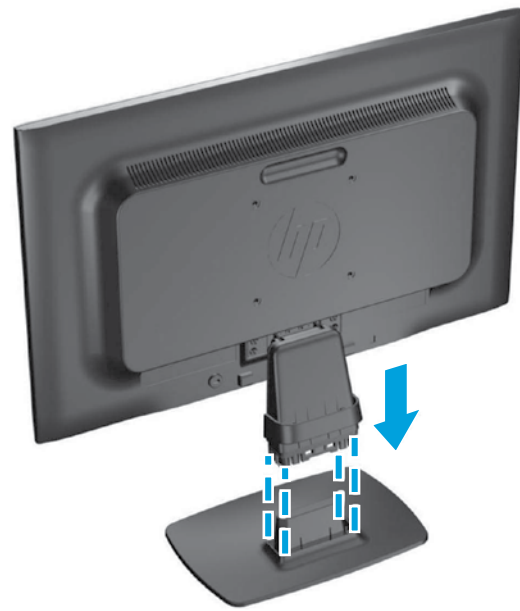

ProDisplay LED Backlit Monitors

Optimum Resolution P191: 1366 x 768 @ 60 Hz

Optimum Resolution P201/P201m: 1600 x 900 @ 60 Hz

Optimum Resolution P221: 1920 x 1080 @ 60 Hz

1

2

3

OR