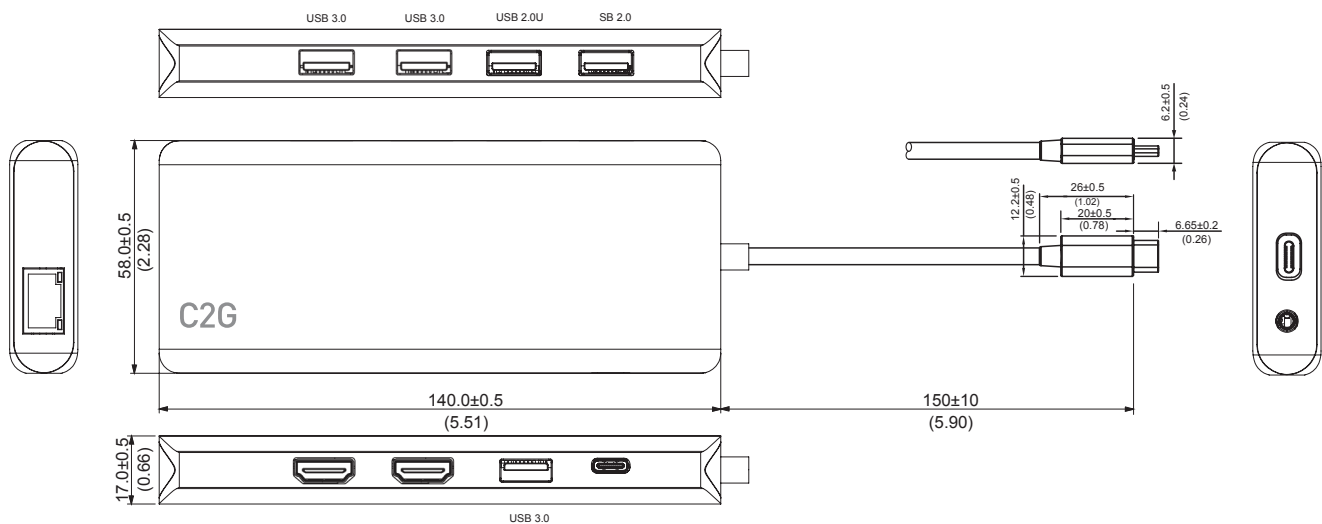

ITEM DESCRIPTION

C2G54488 USB-C® 9-in-1 Dual Display Docking Station with HDMI®, Ethernet, USB, 3.5mm Audio and Power Delivery up to 60W - 4K 30Hz (TAA Compliant)

SIGNAL SPECIFICATIONS

- 2 HDMI Ports to 2 Displays: 1080p at 60Hz
- 1 HDMI Port to 1 Display: 4K (3840 x 2160) at 30Hz
- 3 USB-A 3.0 Ports: Up to 5Gbps, 5V/0.9A Max.
- 2 USB-A 2.0 Ports: Up to 480Mbps
- 1 Ethernet Port: Up to 1000Mbps
- 1 USB-C Port: Power Delivery 3.0, 100W Max.

PHYSICAL SPECIFICATIONS

- Operating Temperature: 0°C to +40°C (Non-Condensing)
- Storage Temperature: -20°C to +80°C

PHYSICAL CHARACTERISTICS

- Housing Material: Metal; Black
- Connector: USB-C Plug: Stretch Type, Terminal: G/F, Shell: Ni-Plated, Insulator Black with Capacitance, OD: 4.5mm; Color: Black
- Connector: USB-C Female: Terminal: G/F, Shell: Ni-Plated, Insulator Black
- Connector: HDMI Female: Terminal: G/F, Shell: Ni-Plated, Insulator Black
- Connector: USB-A 2.0 Female: Terminal: G/F, Shell: Ni-Plated, Insulator Black
- Connector: USB-A 3.0 Female: Terminal: G/F, Shell: Ni-Plated, Insulator Blue
- Connector: Ethernet: RJ45 Female: 8P8C, Terminal: G/F, Shell: Ni-Plated, Insulator Black with LED (Green and Yellow)
- Product is CE Marked and Conforms to 2015/863/EU ROHS 2