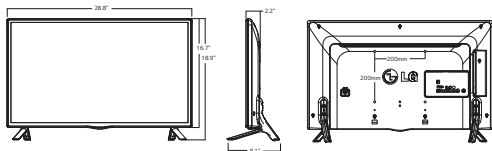

32LY340C

Rear Jack Panel

Side Jack Panel

PANEL	Model	55LY340C	47LY340C	42LY340C	32LY340C
	Panel Technology	Slim Direct LED			
	Panel Size	47" Class (TBD)	42" Class (TBD)	37" Class (TBD)	32" Class (TBD)
	Native Resolution	1920 x 1080 (FHD)			1366 x 768 (HD)
	Brightness cd/m²	300 cd/m²			
	Static [Panel] Contrast Ratio	1,200:1			1,100:1
	Dynamic Contrast Ratio	4,000,000:1			1,000,000:1
	Viewing Angle (HxV)	178° / 178°			
	Frame Rate	60Hz			
BROADCASTING SYSTEM	Analog	Yes (NTSC)			
	Digital	Yes (ATSC / Clear QAM)			
VIDEO	XD Engine	Yes			
	Real Cinema 24p (3:3 pull down)	Yes			
	Aspect Ratio	Yes, 8 Modes (16:9, Just scan, Original, Full Wide, 4:3, 14:9, Cinema Zoom 1, Zoom)			
AUDIO	Audio Output	10W + 10W			
	Speaker System	2.0 ch			
	Sound Mode	Yes, 6 Modes (Standard, News, Music, Cinema, Sport, Game)			
	Clear Voice II	Yes			
SPECIAL FEATURES	RF (1/2Tuner)	Yes (1 Tuner)			
	MHL	Yes			
	HDMI-CEC	Yes			
	HTNG-CEC 1.3	Yes (1.3)			
	Hotel Mode / PDM / Installer Menu	Yes			
	IR Out	Yes (RS232C)			
	External Speaker Out	Yes (Variable/Fixed/Line Out, 3.5mm, Stereo, Single ended Type(GRD,L+,R+), 1W with 8Ω)			

SPECIAL FEATURES (Cont.)	Model	55LY340C	47LY340C	42LY340C	32LY340C
USB		Yes (USB 2.0)			
USB Auto Play Back		Yes			
Moving Picture Playback (SD/HD/Plus HD)		Divx HD			
Picture		JPEG			
Audio Codec		MP3, AC3, MPEG, AAC,HEAAC, CDDA, LPCM			
USB Cloning		Yes			
One Channel Map/Logical Channel Map		Yes			
Multi IR Code		Yes			
Welcome Screen (Splash Image)		Yes			
Auto Off/Auto Sleep		Yes/Yes			
Smart Energy Saving		Yes			
Digital eye (light sensor)		Yes			
Kensington Lock		Yes			
INTERFACE (Side)	HDMI In	1 Side			
	USB (2.0)	1 Side			
INTERFACE (Rear)	RF In	1 Rear			
	AV In	1 Rear (Component)			
	Component in (Y,Pb,Pr) + Audio	1 (5)			
	Digital Audio Out (Coaxial/Optical)	1 (Optical)			
	HDMI/HDCP Input	1 Rear			
	RGB In (D-sub 15pin) - PC	1 Rear			
PC Audio Input		1 (Share with component audio input)			
RS-232C (D-Sub 9pin)		1 (Control & Service)			
External Speaker Out		1 Rear (Variable/Fixed/Line Out, 3.5mm, Stereo, Single ended Type(GRD,L+,R+), 1W with 8Ω), Digital Optical			
CABINET	Bezel Width (on Bezel) (mm)	11.0mm/11.0mm/16.5mm			11.6mm/11.3mm/16.3mm
	Bezel Width (off Bezel) (mm)	8.5mm/8.5mm/14.0mm			10.5mm/10.0mm/14.0mm
	With Stand	48.9" x 30.4" x 10.0"	42.2" x 26.6" x 10.0"	37.8" x 24.0" x 8.6"	28.8" x 18.9" x 8.1"
	Weight	40.6 lbs	28.0 lbs	21.0 lbs	13.7 lbs
	Without Stand	48.9" x 28.3" x 2.2"	42.2" x 24.5" x 2.2"	37.8" x 22.1" x 2.2"	28.8" x 16.7" x 2.2"
	Weight	40.6 lbs	28.0 lbs	20.9 lbs	13.7 lbs
	Carton	46.9" x 29.3" x 5.7"	45.0" x 27.4" x 5.7"	41.5" x 25.4" x 5.7"	31.9" x 19.5" x 5.7"
	Weight	50.3 lbs	36.2 lbs	25.6 lbs	16.3 lbs
	Flame Retardant	Yes			
	Color	Dark Titan			
VESA™ Standard Mount Interface	400mm x 400mm			200mm x 200mm	
REQUIRED LISTINGS	Safety	cUL, UL, FCC, NOM			
	RoHS	Yes			
	Energy Star 6.1	Yes			
	UPC	7 19192 91615 9	7 19192 91616 6	7 19192 91617 3	7 19192 91618 0
POWER	Power Source	110 ~ 240V, 50/60Hz			
	Watts (Max)	135.0W	111.0W	106.0W	70.5W
	Watts (Typical)	112.0W	88.0W	85.0W	47.5W
	Stand-by	0.3W↓			
WARRANTY	2 Year Limited Warranty (Parts/Labor)				
ACCESSORY	Cable	Power Cord (1.5m, Angle Type)