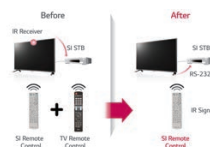

IR OUT
IR OUT enables customized set-top boxes to receive IR signals via LG TV Signage. This added convenience requires only simple connections and allows easy management using a single remote control.