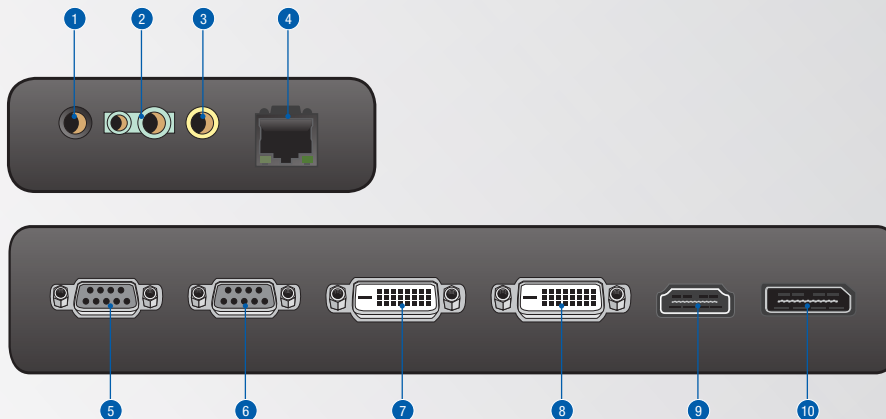

CONNECTIVITY

1. Audio Out
2. IR/Ambient Sensor In
3. IR Out
4. RJ45 LAN
5. RS232C Out
6. RS232C In
7. DVI Out (Loop Out)
8. DVI In
9. HDMI In
10. DisplayPort In

For complete product information and accessories, visit samsung.com/prodisplay or samsung.com/business

Follow us on Twitter@SamsungBizUSA

Product Support: 1-800-SAMSUNG
1-800-SAM4BIZ