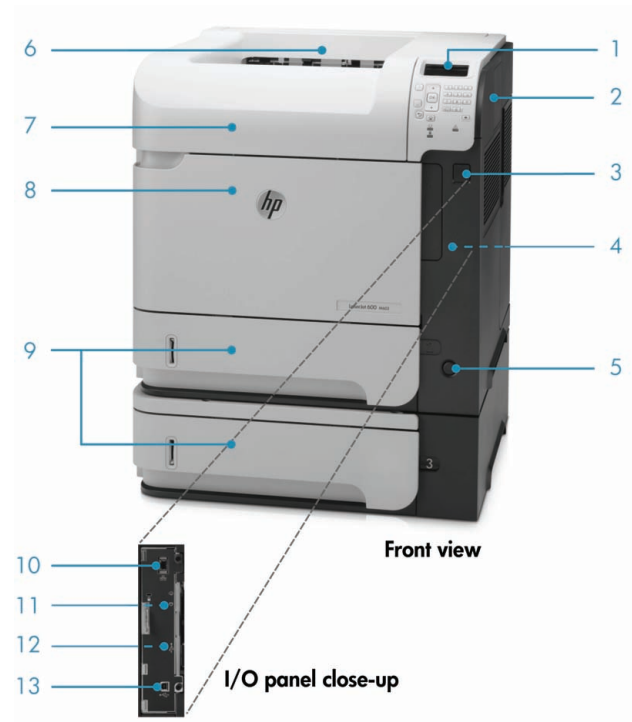

Product walkaround

HP LaserJet Enterprise 600 M603xh:

1. Intuitive 4-line colour display with 10-button keypad
2. Hardware Integration Pocket for solution integration
3. Walkup USB port
4. Built-in automatic two-sided printing
5. Convenient front on/off switch
6. 500-sheet output bin
7. One-door access to install regular or high-capacity toner cartridges
8. 100-sheet multipurpose tray 1 handles heavy custom media up to 53 lb bond
9. Two 500-sheet input trays for a 1,100-sheet total input capacity
10. HP Jetdirect 10/100/1000Base-TX Ethernet embedded print server
11. HP High Performance Secure Hard Disk
12. 512 MB total memory and an 800 MHz processor quickly handle complex print jobs
13. Hi-Speed USB 2.0 port

Series at a glance