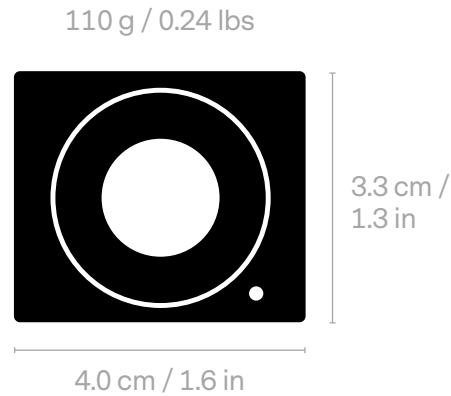

Huddly GO

Spec Sheet

Software Specifications

- High-quality video scaling and dewarping
- Flicker elimination
- Robust automatic white balance
- Optical aberration correction
- 3D Noise Reduction

Easy Installation

- Plug & Play - Driverless install
- Linux/Chrome/Windows 7, 8, 8.1, 10/
  MacOS 10.x, 9.x compatible
- Flexible mounting options
- Suitable for desktop and room scenarios
- Compatible with virtually all collaboration software platforms

Video

- HD 720p 30fps output
- Low latency
- 16:9 aspect ratio
- Digital Pan/Tilt/Zoom with 3x lossless digital zoom UVC 1.1 Compatible
- YCbCr 4:2:0 and YCbCr 4:2:2 support over USB 3.0

Hardware Specifications

- High-grade 6 element ultra-wide angle optics
- Horizontal field of view 120°
- Vertical field of view 90°
- Diagonal field of view 150°
- f/2.8 aperture
- 16 Megapixel 1/2.3" CMOS Sensor
- SuperSpeed USB 3.0
- High-performance video processing engine
- Low power consumption

Color

- Gray matters