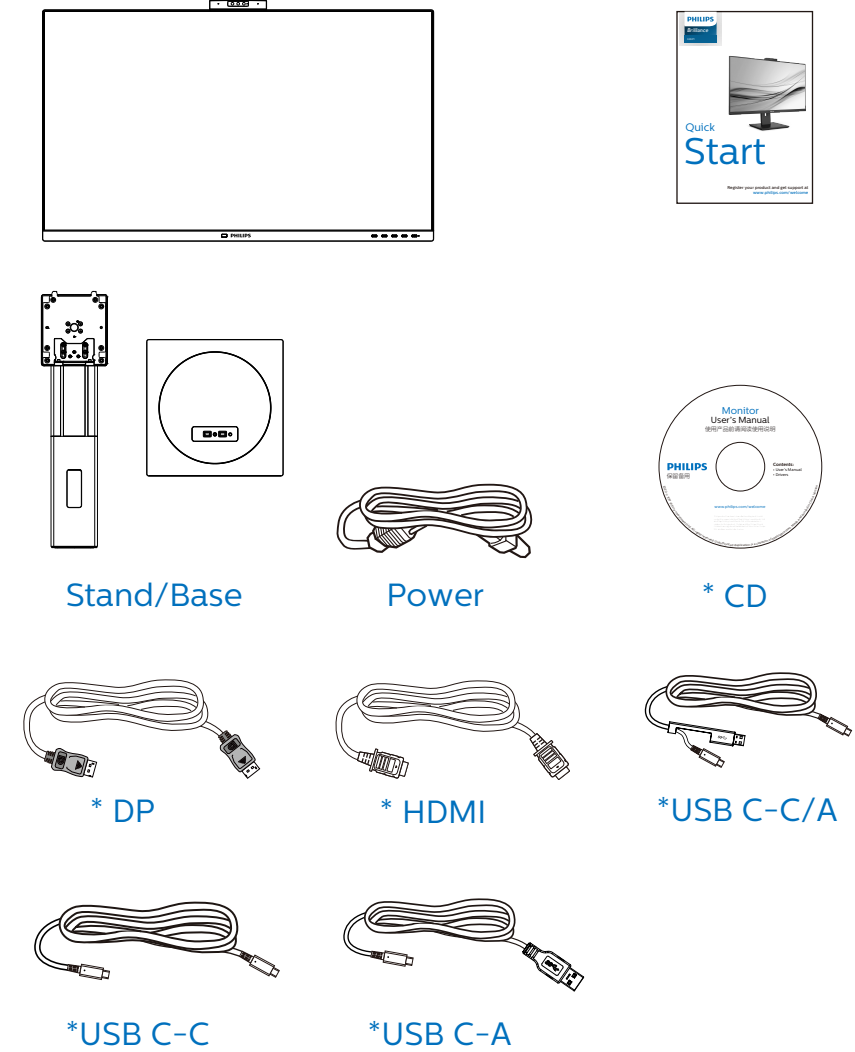

5

EN Need help?

Online help: www.philips.com/support
Go to above online help for the latest SmartControl software.

FR Besoin d'aide ?

ES ¿Necesita ayuda?

DE Benötigen Sie Hilfe?

IT Avete bisogno di aiuto?

BR Precisa ajuda?

KO 도움이 필요하신가요?

온라인 도움말: www.philips.com/support
온라인 도움말의 최신 SmartControl 소프트웨어로 이동하십시오.

SC 需要帮助?

在线帮助: www.philips.com/support
有关最新SmartControl软件, 请转到上面的线上帮助。

UK Потребуете допомоги?

Підтримка он-лайн: www.philips.com/support
Найновіше ПЗ SmartControl подано вище у "Допомага онлайн".

RU Нужна помощь?

TR Yardıma ihtiyacınız var mı?

Online yardım: www.philips.com/support
En son SmartControl yazılımı için yukarıdaki çevrimiçi yardıma gidin.

HI क्या सहायता की जरूरत है?

ऑनलाइन सहायता: www.philips.com/support
सबसे नया SmartControl सॉफ्टवेयर के लिए, ऊपर बताए गए ऑनलाइन सहायता पर जाएं।

AR هل تريد المساعدة؟

JP ヘルプが必要ですか?

オンラインヘルプ: www.philips.com/support
最新のSmartControlソフトウェアについては、上記オンラインヘルプにアクセスしてください。

Version: M10329P1Q1T

2020 © TOP Victory Investments Ltd. All rights reserved.

Specifications are subject to change without notice.

www.philips.com

HDMI

HDMI trademark and related patents on technologies belong to their respective owners.

Q41G32M181380A

PHILIPS

Brilliance

329P1

Quick Start

Register your product and get support at www.philips.com/welcome

* Different according to region.
Display design may differ from those illustrated.

1

2

USB docking (USB C-C)

USB docking (USB A-C)

3

4