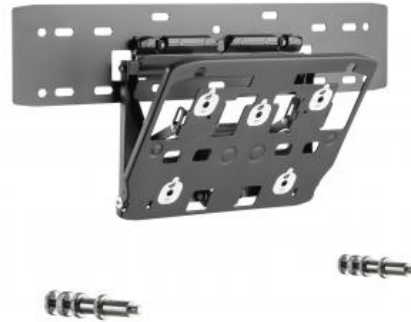

Specification

M LED Wallmount Series 7/8/9 Large - 75"

Article No:	7 350 073 736 478
For screen size:	Samsung,Q7/Q8/Q9 - 75"
Max Load:	50 kg
Level Adjustment:	NA
Depth Adjustment:	18-86mm
Cable Management:	Yes
Size in mm:	520 x 86 x 18-86 mm
Weight:	3.16 kg
Material:	Steel
Surface:	Powder Coating
Colour:	Black
Warranty:	5 years

Retail Package Specification

Package Parcels:	1 pcs
Package Measurements:	0 x 0 x 0 cm
Package Weight:	0.00 kg

The content of this specification is subject to change without further notice. Always visit our web for the latest updated specifications. <https://products.multibrackets.com/>